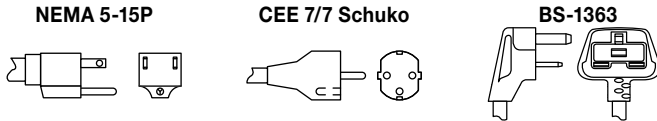

Glo-Ray® Round Heated Shelves

Models: GRSR-15, -17, -19

SPECIFICATIONS Round Heated Shelves

The shaded areas contain electrical information for International models

Model [▲]	Maximum Pan Size	Dimensions (Diameter x H [*])	Volts	Watts	Amps	Plug	Ship Weight [*]
GRSR-15	15" (381 mm)	16.75" x 3.92" (425 x 100 mm)	120	250	2.1	NEMA 5-15P	12 lbs. (6 kg)
			220 (CE)	250	1.1	CEE 7/7 Schuko	12 lbs. (6 kg)
			240 (CE)	250	1.0	BS-1363	
GRSR-17	17" (432 mm)	18.75" x 3.92" (476 x 100 mm)	120	325	2.7	NEMA 5-15P	14 lbs. (7 kg)
			220 (CE)	325	1.5	CEE 7/7 Schuko	14 lbs. (7 kg)
			240 (CE)	325	1.4	BS-1363	
GRSR-19	19" (483 mm)	20.75" x 3.92" (527 x 100 mm)	120	400	3.3	NEMA 5-15P	17 lbs. (8 kg)
			220 (CE)	400	1.8	CEE 7/7 Schuko	17 lbs. (8 kg)
			240 (CE)	400	1.7	BS-1363	

▲ When no color is specified, unit side will be Designer Black.
* Shipping weight includes packaging.

CORD LOCATION

Underneath unit.

PLUG CONFIGURATIONS

COUNTERTOP CUTOUT DIMENSIONS (For Built-in Applications)