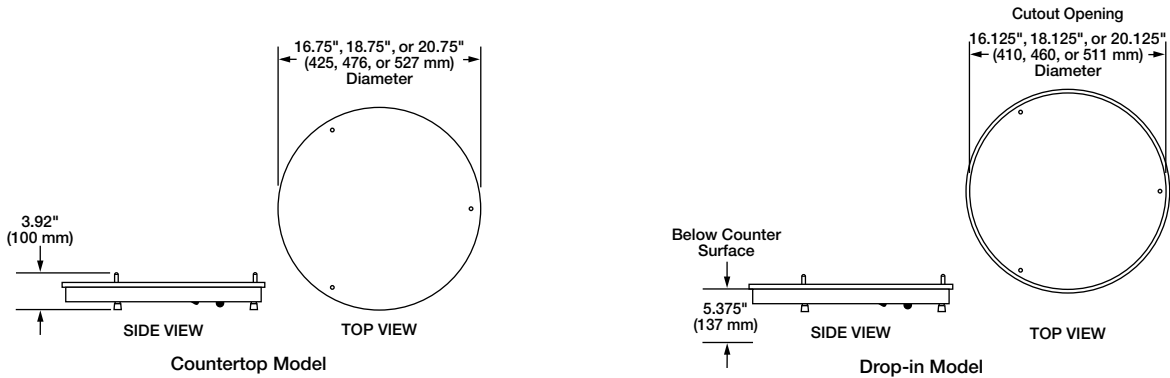

Standard features

- Unit designed for countertop or built-in use
- Available in three sizes to hold standard 15", 17" or 19" (381, 432 or 483 mm) diameter pizza pans in position
- Stainless steel top and either powder-coated *Designer* color sides or optional stainless steel side (Black standard)
- Thermostatically-controlled heated base
- An On/Off lighted rocker switch and indicator light
- Durable stainless steel housing
- Simple design for easy cleaning and maintenance
- All units come with a 6' (1829 mm) cord and plug

Stainless Steel Side

Accessories

Perforated Pizza Pan:

- 14" (356 mm) 16" (406 mm) 18" (457 mm)

HHATCO CORPORATION | P.O. Box 340500 Milwaukee, WI 53234-0500 U.S.A.

(800) 558-0607 | (414) 671-6350 | www.hatcocorp.com | equipsales@hatcocorp.com | intl@hatcocorp.com

Glo-Ray® Round Heated Shelves

Models: GRSR-15, -17, -19

SPECIFICATIONS Round Heated Shelves

The shaded areas contain electrical information for International models

Model [▲]	Maximum Pan Size	Dimensions (Diameter x H [*])	Volts	Watts	Amps	Plug	Ship Weight [*]
GRSR-15	15" (381 mm)	16.75" x 3.92" (425 x 100 mm)	120	250	2.1	NEMA 5-15P	12 lbs. (6 kg)
			220 (CE)	250	1.1	CEE 7/7 Schuko	12 lbs. (6 kg)
			240 (CE)	250	1.0	BS-1363	
GRSR-17	17" (432 mm)	18.75" x 3.92" (476 x 100 mm)	120	325	2.7	NEMA 5-15P	14 lbs. (7 kg)
			220 (CE)	325	1.5	CEE 7/7 Schuko	14 lbs. (7 kg)
			240 (CE)	325	1.4	BS-1363	
GRSR-19	19" (483 mm)	20.75" x 3.92" (527 x 100 mm)	120	400	3.3	NEMA 5-15P	17 lbs. (8 kg)
			220 (CE)	400	1.8	CEE 7/7 Schuko	17 lbs. (8 kg)
			240 (CE)	400	1.7	BS-1363	

Model	Cutout Diameter	Minimum Space Required Below Countertop
GRSR-15	16.125" (410 mm)	5.375" (137 mm)
GRSR-17	18.125" (460 mm)	5.375" (137 mm)
GRSR-19	20.125" (511 mm)	5.375" (137 mm)

PRODUCT SPECS Glo-Ray® Round Heated Shelf