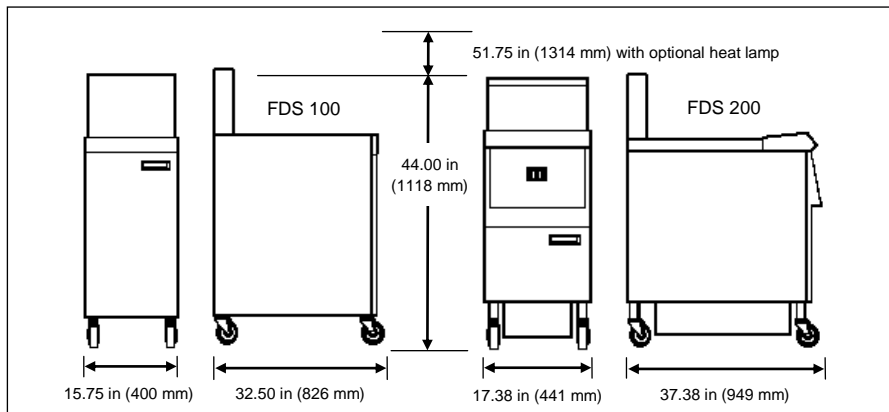

The FDS 100 is a compact, portable fryer dump station that uses a perforated stainless steel insert.

The FDS 200 is designed with the same dimensions and profile as the 320 series open fryers. Cooked product is dumped into a perforated stainless steel insert. Excess oil drains into a separate pan.

Both models are available with optional 120 V 0.750 kW heat lamp.

Standard features

- Convenient enclosed storage inside unit with hinged door access
- Stainless steel construction for easy-cleaning and long life
- 4 heavy duty casters, 2 locking
- 120 V 0.750 kW heat lamp (additional charge)
- FDS 100
 - Removable crumb pan
 - Perforated stainless steel insert sloped for scooping French fries or other small fried items
- FDS 200
 - Perforated stainless steel insert sloped for scooping French fries or other small fried items
 - Removable side drip shield
 - Drain pan with cover

	FDS 100	FDS 200
Dimensions		
Width	15.75 in (400 mm)	17.38 in (441 mm)
Depth	32.50 in (826 mm)	37.38 in (949 mm)
Height	44.00 in (1118 mm)	44.00 in (1118 mm)
Height w/lamp	51.75 in (1314 mm)	51.75 in (1314 mm)
Crated		
Width	36 in (914 mm)	40 in (1016 mm)
Depth	20 in (508 mm)	25 in (635 mm)
Height	60 in (1524 mm)	53 in (1346 mm)
Volume	25 ft ³ (0.69 m ³)	31 ft ³ (0.86 m ³)
Weight	132 lb (60 kg)	Contact Henny Penny

Capacity
12 lb (5.7 kg) product or up to one full load

Electrical for optional heat lamp

Volts	Hertz	kW	Amps
120	50/60	0.750	6.3
230	50/60	0.689	3.0
240	50/60	0.750	3.1

Includes housing and power cord

Laboratory certifications